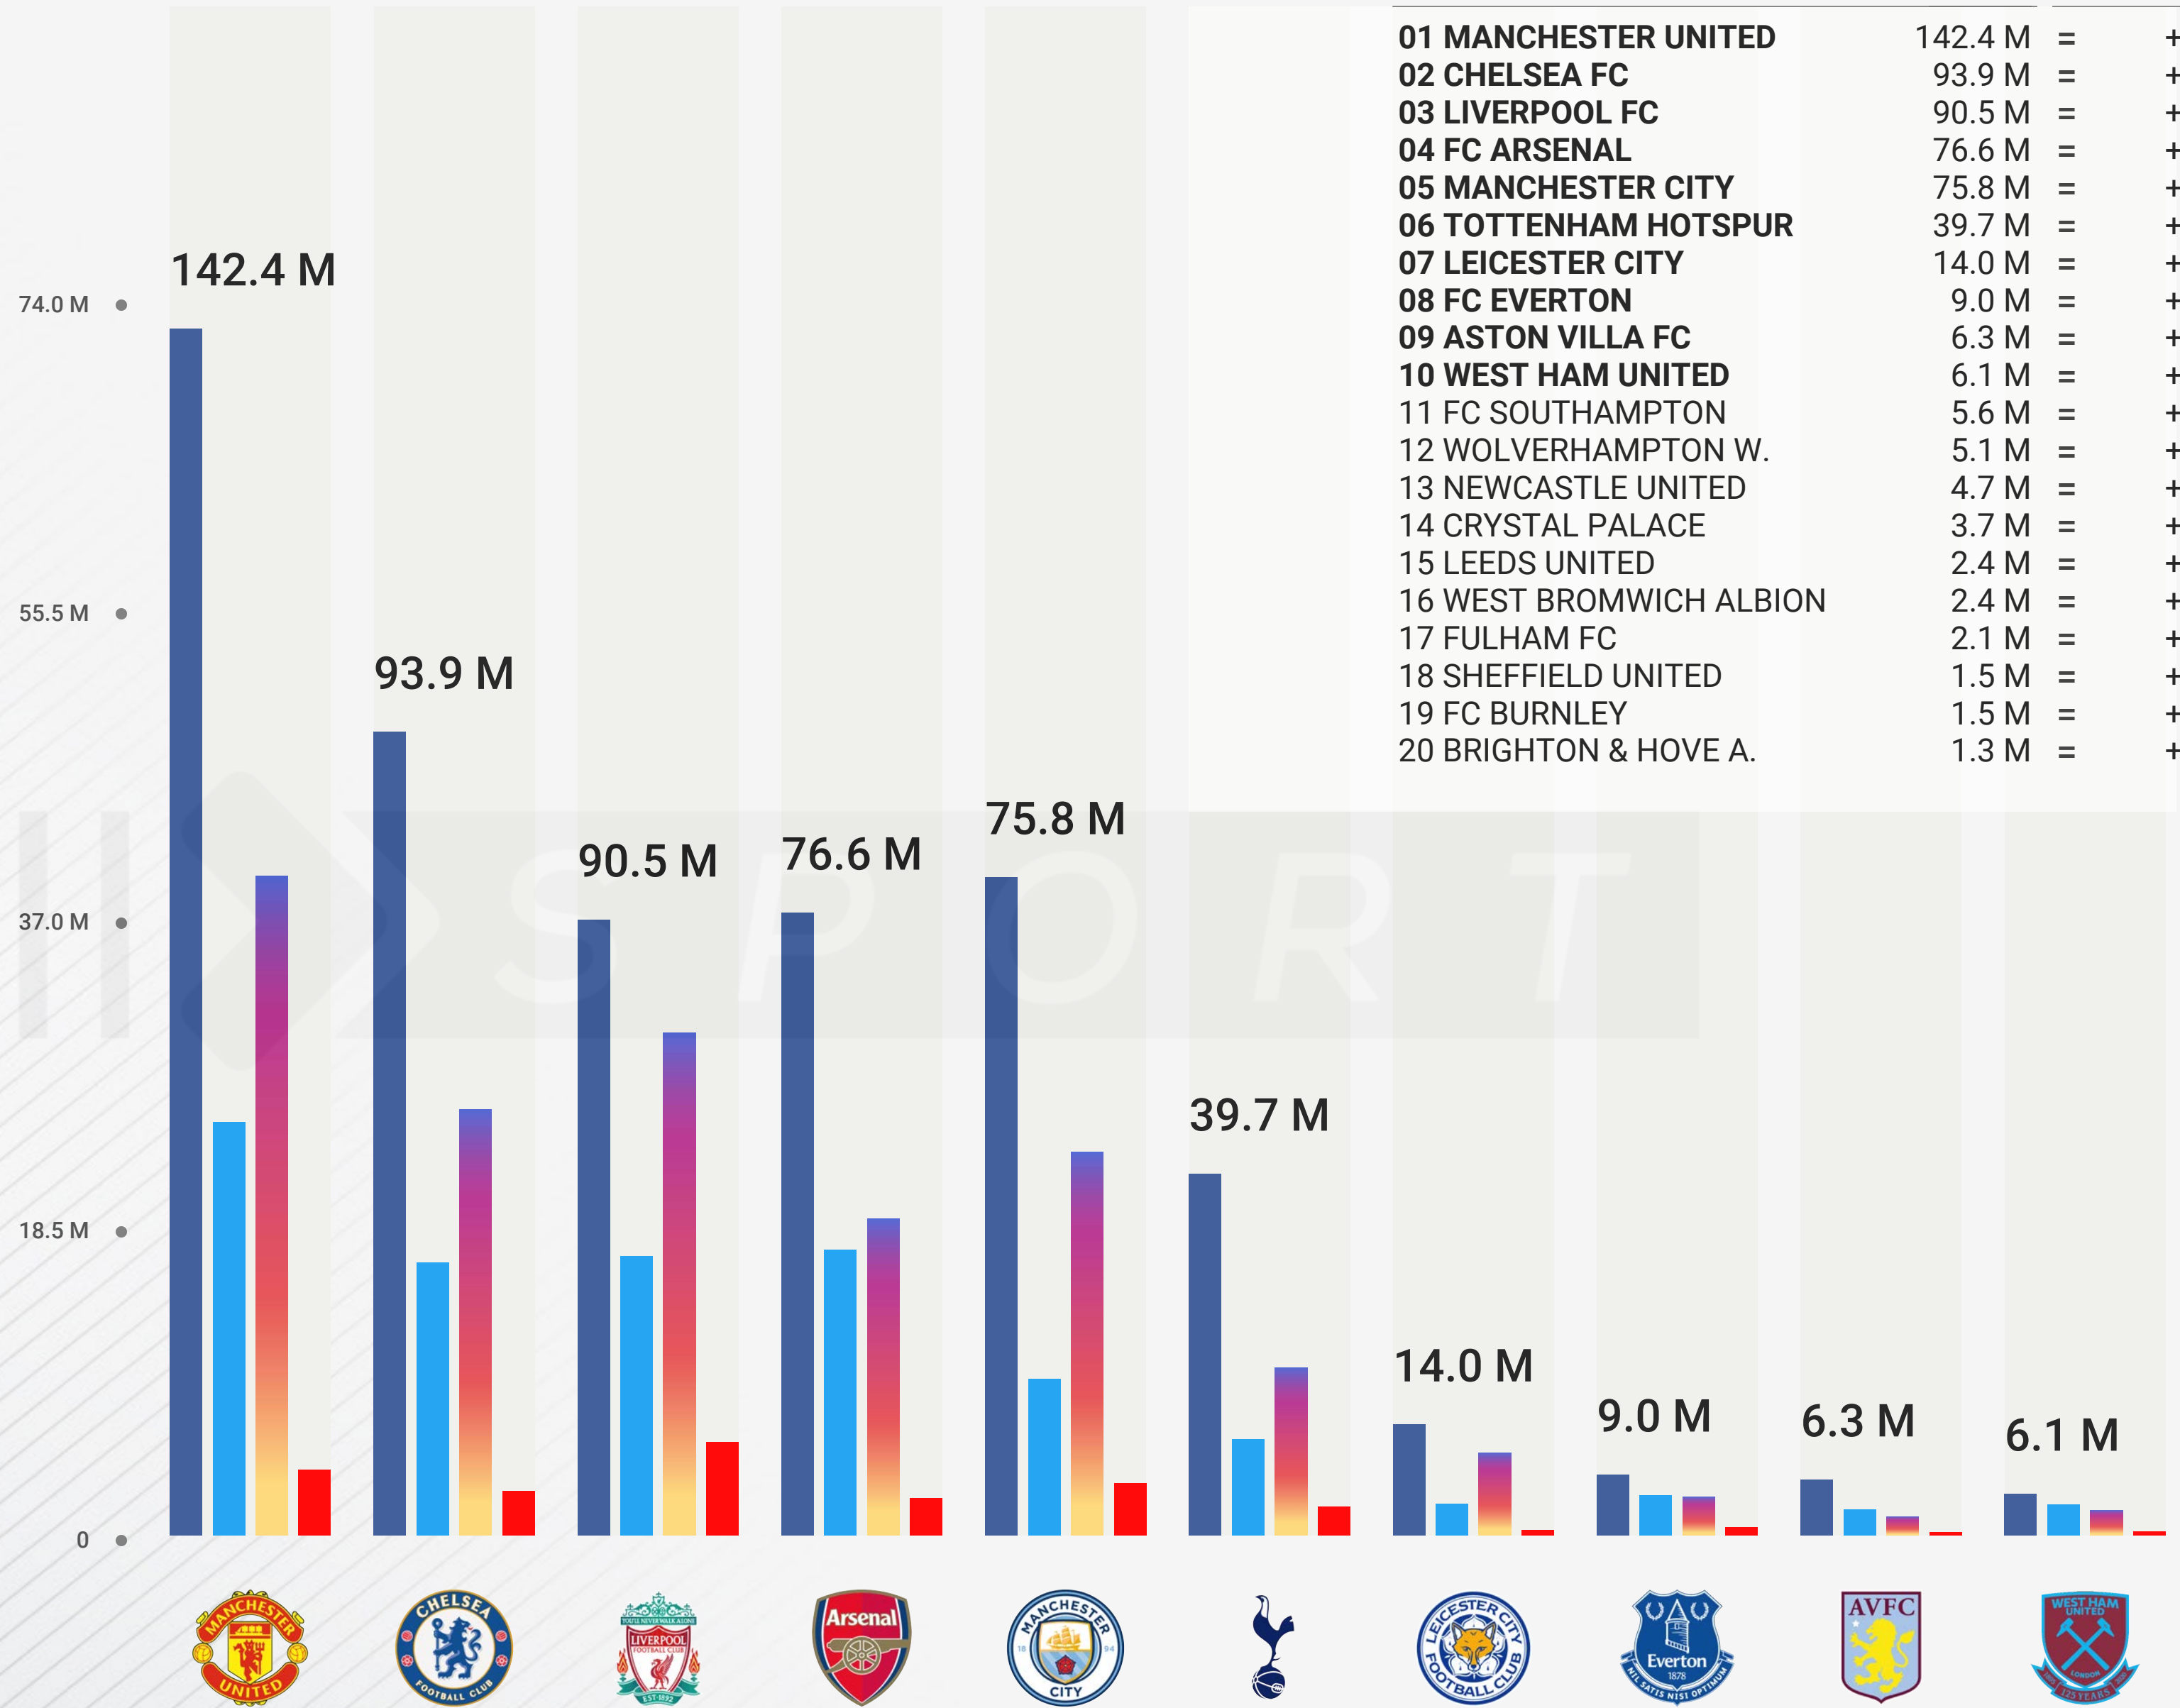

TOTAL FANBASE
584.5 M

 **Premier League**

Ranking of the most followed Premier League football clubs based on the aggregate Facebook, Twitter, Instagram, YouTube fanbases.

CLUBS	FANS	% VAR*
01 MANCHESTER UNITED	142.4 M	+0.46
02 CHELSEA FC	93.9 M	+0.87
03 LIVERPOOL FC	90.5 M	+0.89
04 FC ARSENAL	76.6 M	+0.07
05 MANCHESTER CITY	75.8 M	+0.84
06 TOTTENHAM HOTSPUR	39.7 M	+2.71
07 LEICESTER CITY	14.0 M	+0.91
08 FC EVERTON	9.0 M	+0.66
09 ASTON VILLA FC	6.3 M	+1.25
10 WEST HAM UNITED	6.1 M	+2.39
11 FC SOUTHAMPTON	5.6 M	+0.47
12 WOLVERHAMPTON W.	5.1 M	+1.82
13 NEWCASTLE UNITED	4.7 M	+0.31
14 CRYSTAL PALACE	3.7 M	+0.79
15 LEEDS UNITED	2.4 M	+2.44
16 WEST BROMWICH ALBION	2.4 M	+0.36
17 FULHAM FC	2.1 M	+0.92
18 SHEFFIELD UNITED	1.5 M	+1.79
19 FC BURNLEY	1.5 M	+1.13
20 BRIGHTON & HOVE A.	1.3 M	+1.29